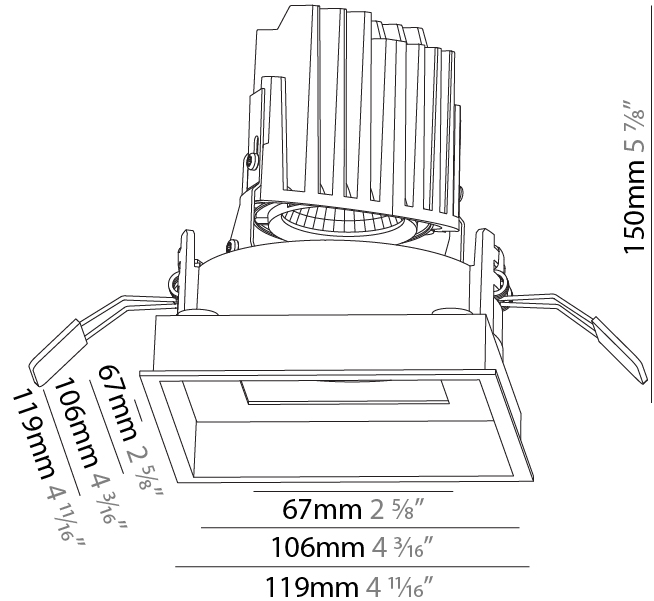

PHYSICAL

Shape: Square
Length (mm): 119
Length (in): 4 11/16
Width (mm): 119
Width (in): 4 11/16
Depth (mm): 150
Depth (in): 5 7/8
Ceiling Thickness (mm): 10 / 12.5 / 15
Ceiling Thickness (in): 3/8 or 1/2 or 9/16
Min. Recessing Depth (mm): 170
Min. Recessing Depth (in): 6 11/16
Light Distribution: Downlight
Weight (kg): 0.69
Weight (lbs): 1.5
Fixture Finish: SSR / BKV / CWI / CRY / HAB / LAG / UFT / ITA / RUA / RUR / MIC / FTG / MYG / TWT / LOD / PUS / FRO / FUP / KIA / POP / BLS / SPG / MEY / GOH / GUM / CHC / COM / ABZ / JAG / OBR / MOS / ROR
Fixture Material: Aluminum Die Cast
Cut-out Measurements: 114mm / 4 1/2" x 114mm / 4 1/2"

ELECTRICAL

Lamp Type: LED (Zhaga Standard)
Input Wattage (W): 16.5
Total Output Wattage (W): 14
Dimming: Tri-Mode (Non-Dimming and Phase Dimming (120Vac only) and 0-10V Dimming)
Driver Included: No
Driver Location: Recessed Housing
Driver Type: Constant Current - Universal
Driver Class: Class 2
Input Voltage (V): 120 - 277
Constant Current (MA): 350

LED

Number of LEDs: 1
Color Temperature (°K): 2700 / 3000 / 3500 / 4000
Max. Delivered Lumen (lm): 940 / 980 / 1029 / 1050
Nominal Lumen (lm): 1386 / 1438 / 1511 / 1542
CRI: >90 CRI
Lamp Life (hrs): 50000

OPTICAL

Reflector: 20 / 40 / 60

RATINGS AND CERTIFICATIONS

Certified By: Certified for North American Standards
IP rating: IP20