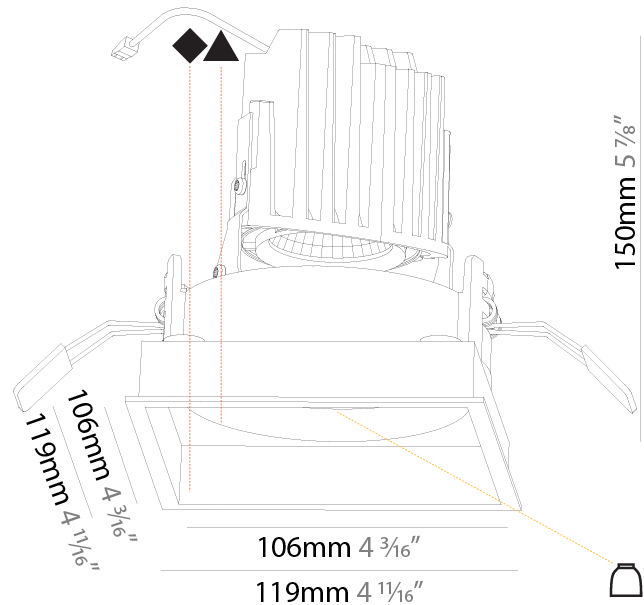

Series: Bioniq
Subseries: Bioniq Square Deep
Brand: Prolicht
Division: Architectural
Mounting Type: Recessed
Mounting Location: Ceiling
Subcategory: Downlight

PHYSICAL

Shape: Square
Length (mm): 119
Length (in): 4 11/16
Width (mm): 119
Width (in): 4 11/16
Depth (mm): 150
Depth (in): 5 7/8
Ceiling Thickness (mm): 10 / 12.5 / 15
Ceiling Thickness (in): 3/8 or 1/2 or 9/16
Min. Recessing Depth (mm): 170
Min. Recessing Depth (in): 6 11/16
Light Distribution: Downlight
Weight (kg): 0.626
Weight (lbs): 1.38
Fixture Finish: SSR / BKV / CWI / CRY / HAB / LAG / UFT / ITA / RUA / RUR / MIC / FTG / MYG / TWT / LOD / PUS / FRO / FUP / KIA / POP / BLS / SPG / MEY / GOH / GUM / CHC / COM / ABZ / JAG / OBR / MOS / ROR
Fixture Material: Aluminum Die Cast
Cut-out Measurements: 114mm / 4 1/2" x 114mm / 4 1/2"

ELECTRICAL

Lamp Type: LED (Zhaga Standard)
Input Wattage (W): 16.5
Total Output Wattage (W): 14
Dimming: Tri-Mode (Non-Dimming and Phase Dimming (120Vac only) and 0-10V Dimming)
Driver Included: No
Driver Location: Recessed Housing
Driver Type: Constant Current - Universal
Driver Class: Class 2
Input Voltage (V): 120 - 277
Constant Current (MA): 500

LED

Number of LEDs: 1
Color Temperature (°K): 2700 / 3000 / 3500 / 4000
Max. Delivered Lumen (lm): 940 / 980 / 1029 / 1050
Nominal Lumen (lm): 1386 / 1438 / 1511 / 1542
CRI: >90 CRI

OPTICAL

Reflector: 20 / 40 / 60

RATINGS AND CERTIFICATIONS

Certified By: Certified for North American Standards
IP rating: IP20