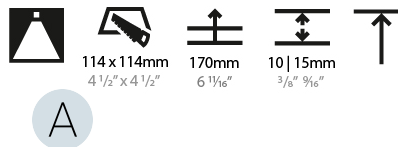

PHYSICAL

Shape: Square
Length (mm): 119
Length (in): 4 11/16
Width (mm): 119
Width (in): 4 11/16
Depth (mm): 150
Depth (in): 5 7/8
Ceiling Thickness (mm): 10 / 12.5 / 15
Ceiling Thickness (in): 3/8 or 1/2 or 9/16
Min. Recessing Depth (mm): 170
Min. Recessing Depth (in): 6 11/16
Light Distribution: Downlight
Weight (kg): 0.69
Weight (lbs): 1.5
Fixture Finish: SSR / BKV / CWI / CRY / HAB / LAG / UFT / ITA / RUA / RUR / MIC / FTG / MYG / TWT / LOD / PUS / FRO / FUP / KIA / POP / BLS / SPG / MEY / GOH / GUM / CHC / COM / ABZ / JAG / OBR / MOS / ROR
Fixture Material: Aluminum Die Cast
Cut-out Measurements: 114mm / 4 1/2" x 114mm / 4 1/2"

ELECTRICAL

Lamp Type: LED (Zhaga Standard)
Input Wattage (W): 16.5
Total Output Wattage (W): 14
Dimming: Tri-Mode (Non-Dimming and Phase Dimming (120Vac only) and 0-10V Dimming)
Driver Included: No
Driver Location: Recessed Housing
Driver Type: Constant Current - Universal
Driver Class: Class 2
Input Voltage (V): 120 - 277
Constant Current (MA): 350

LED

Number of LEDs: 1
Color Temperature (°K): 2700 / 3000 / 3500 / 4000
Max. Delivered Lumen (lm): 940 / 980 / 1029 / 1050
Nominal Lumen (lm): 1386 / 1438 / 1511 / 1542
CRI: >90 CRI
Lamp Life (hrs): 50000

OPTICAL

Reflector: 20 / 40 / 60

RATINGS AND CERTIFICATIONS

Certified By: Certified for North American Standards
IP rating: IP20